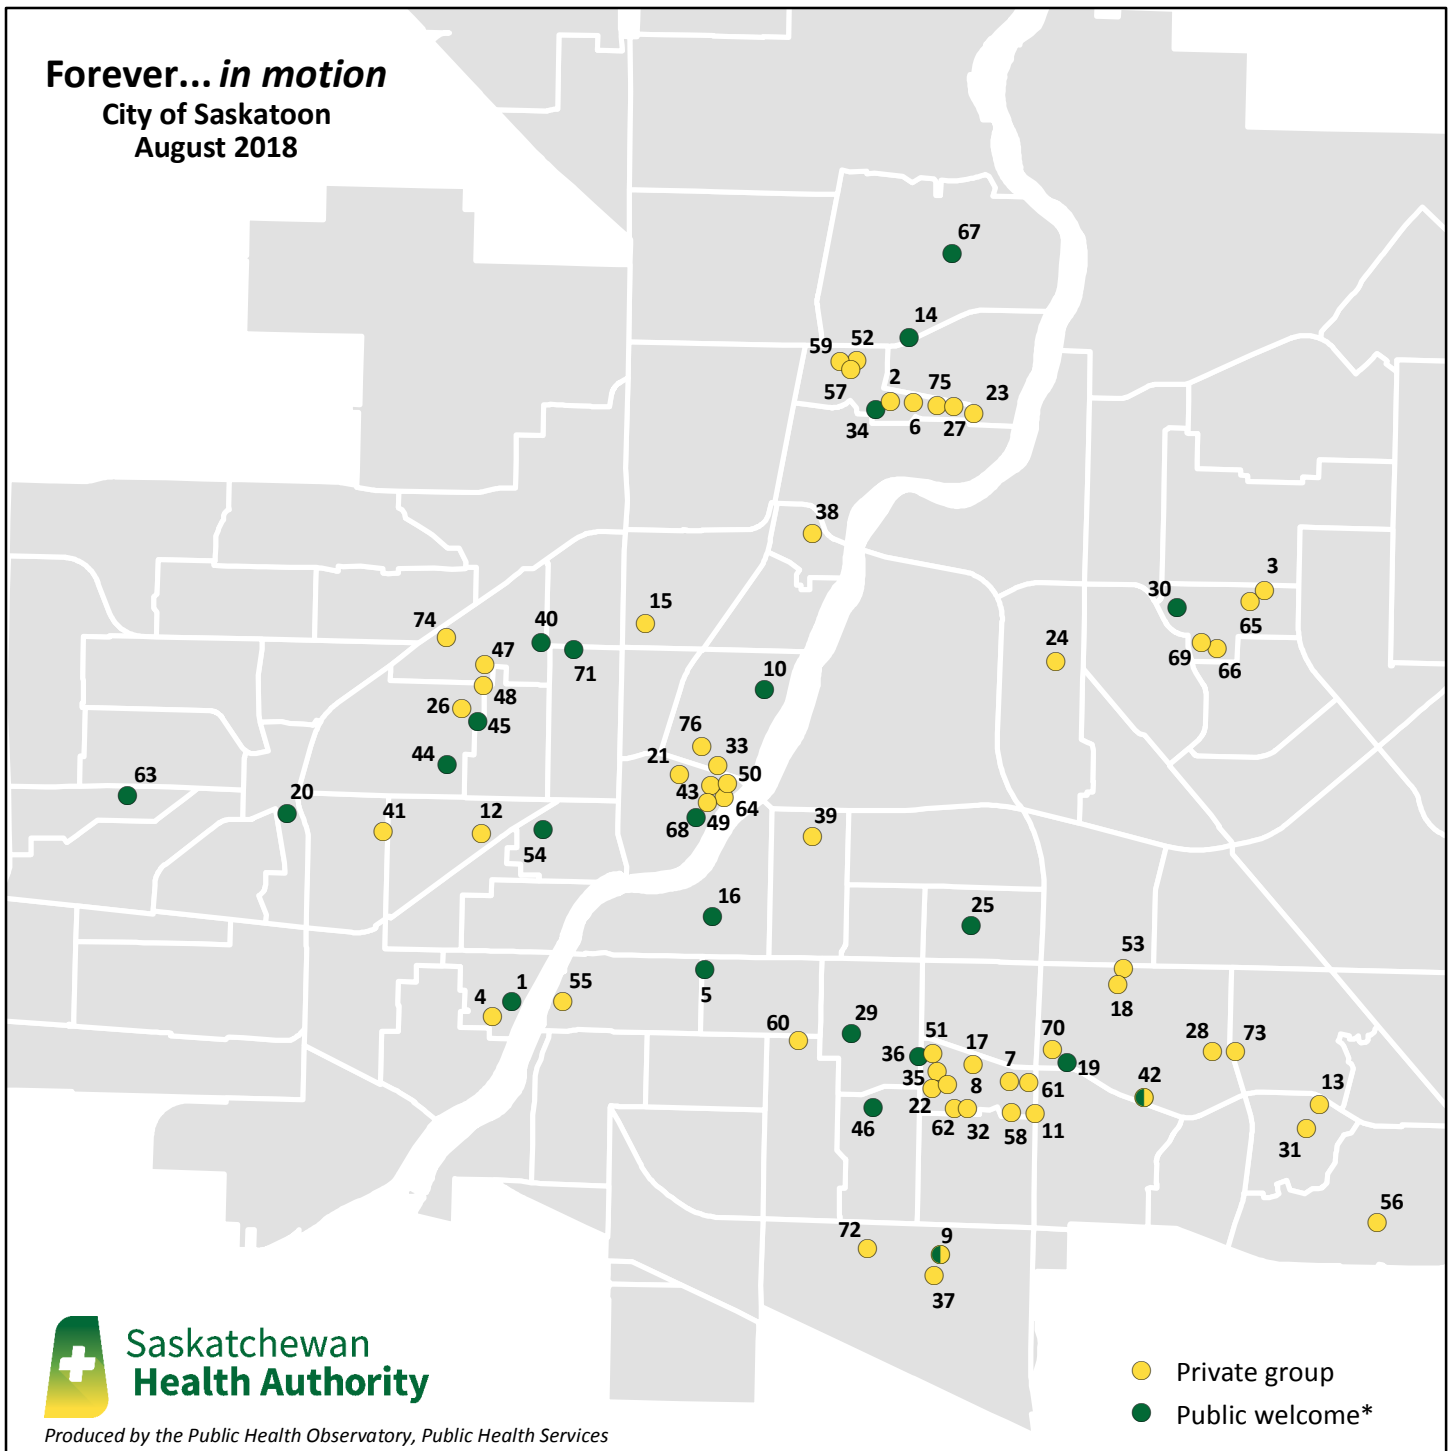

Forever... *in motion*
City of Saskatoon
August 2018

- | | | | |
|----------------------------------|--------------------------------|----------------------------------|-------------------------------|
| 1 Abbeyfield House* | 20 Fairfield Seniors Center* | 39 Luther Tower | 58 St Anne's Place |
| 2 Aphasia Center | 21 Franklin | 40 Mayfair United Church* | 59 St James Exercise Group |
| 3 Aqua Terra | 22 Fremai/Fremai Towers | 41 McAskill Manor | 60 St Philip Neri Parish |
| 4 Arbour Green | 23 Genesee View | 42 McClure Place/Fit After 50* | 61 St Volodymyr Villa |
| 5 Augustana Church* | 24 Golden Key Estates | 43 McNaughton Place | 62 Scott Forget Tower |
| 6 Bethany Manor | 25 Greystone Community Assoc* | 44 Mount Royal Community Assoc* | 63 Shaw Centre* |
| 7 Brantwood Estates Condos | 26 Harry Landa Court | 45 Mount Royal Mennonite Church* | 64 Shepherd Apartments |
| 8 Chalet Gardens | 27 Hector Trout Manor | 46 Nutana Park Mennonite Church* | 65 Sienna Point |
| 9 Circle Dr Church*/Circle Dr Pl | 28 Heritage View/Pointe Condos | 47 Oliver Lodge | 66 Sierras of Erindale |
| 10 City Park Community Assoc* | 29 Holliston Community Assoc* | 48 Oliver Place | 67 Silverwood Hts Comm Assoc* |
| 11 Columbian Manor | 30 Holy Family Cathedral* | 49 Palisades | 68 Spadina Towers* |
| 12 Columbian Place | 31 Hyde Park | 50 Parkville Manor | 69 Spruce Grove Estates |
| 13 Coronado Condominiums | 32 Ilarion Residence | 51 Preston Park/Preston Park 2 | 70 The Bentley |
| 14 Cornerstone Church* | 33 King Edward | 52 Primrose Chateau | 71 The Medicine Shop* |
| 15 Cosmopolitan Industries | 34 Lawson Civic Center* | 53 Providence | 72 Trinity Manor |
| 16 Cosmopolitan Seniors Center* | 35 Legion Manor | 54 Rainbow Community Center* | 73 Tuscan Ridge |
| 17 Eamer Court | 36 Liberty Court* | 55 Riverside Terrace | 74 Villa Royale |
| 18 Elim Lodge | 37 Luthercare at Stonebridge | 56 Rosewood | 75 Willowcrest |
| 19 Emmanuel Baptist Church* | 38 Luther Heights | 57 St Angela Merici Residence | 76 5th Avenue Place |