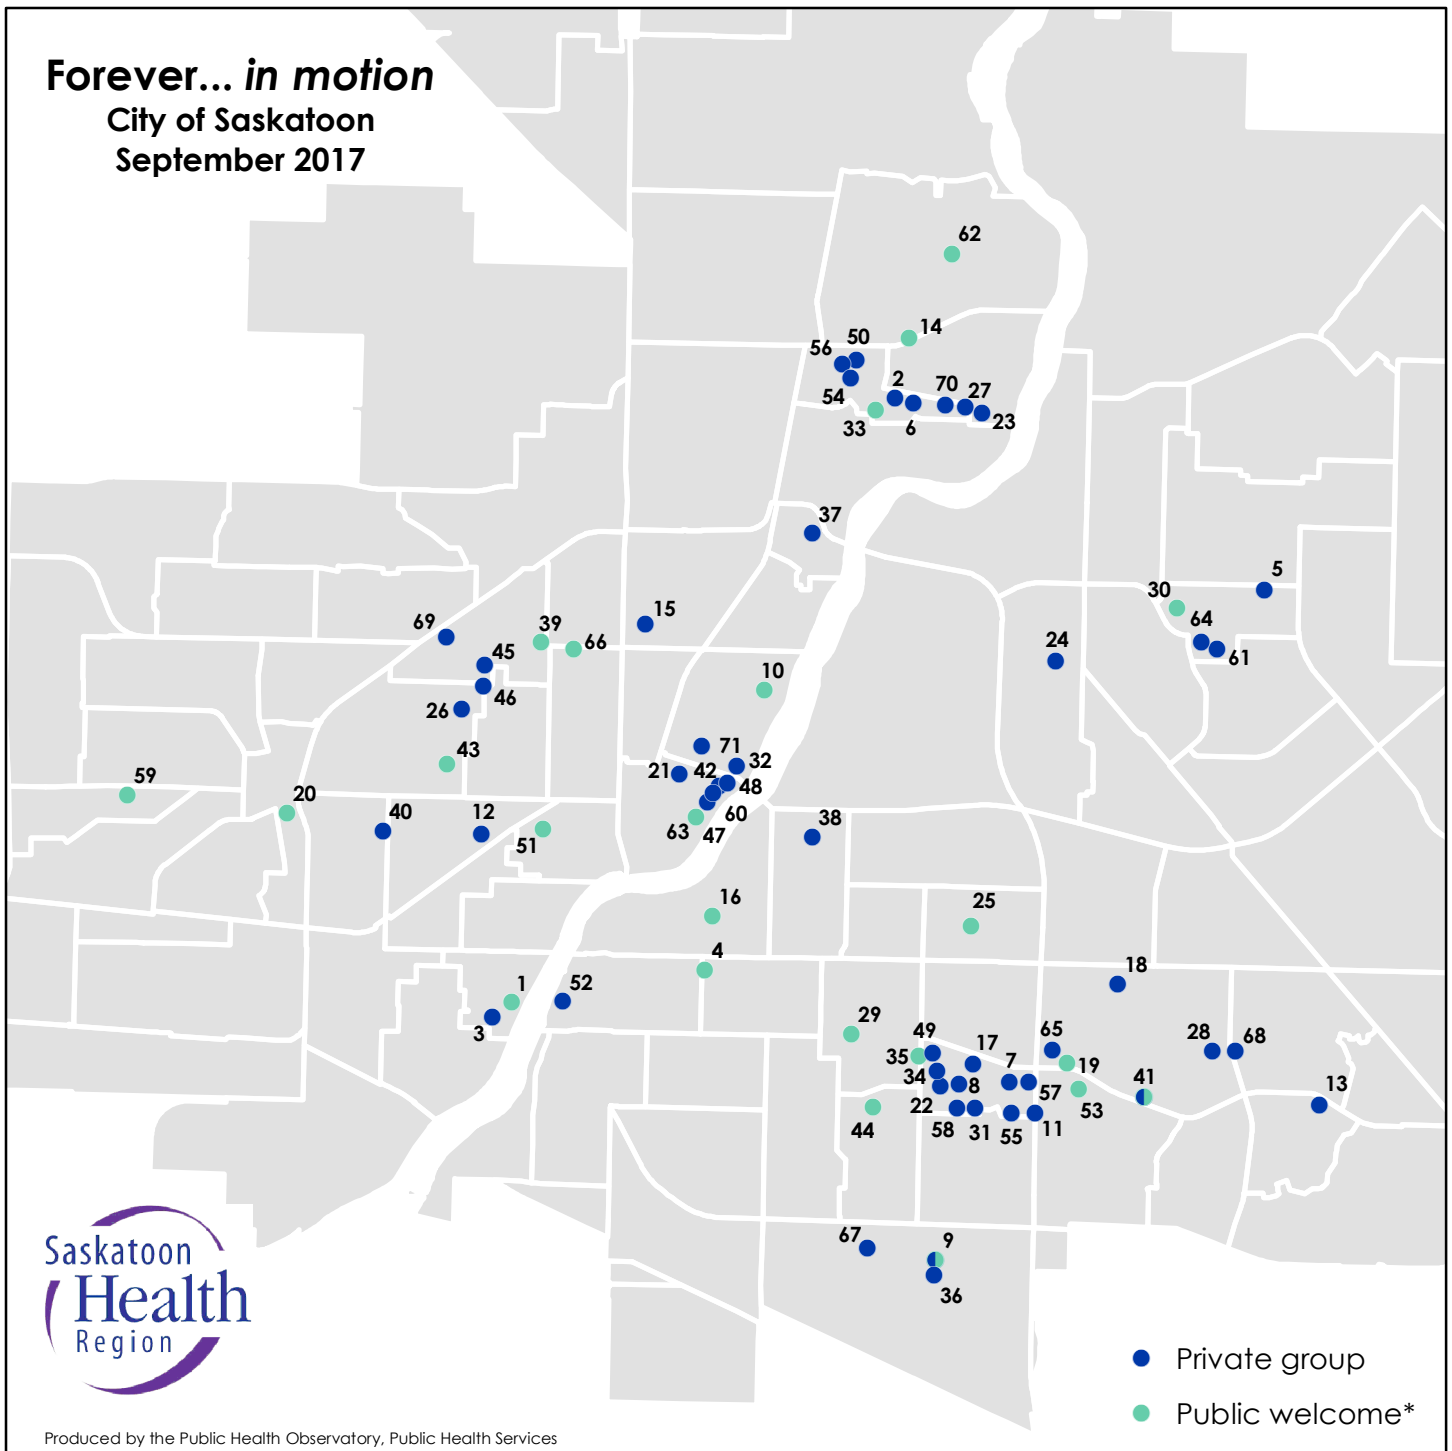

Forever... in motion
City of Saskatoon
September 2017

- | | | | |
|----------------------------------|--------------------------------|----------------------------------|-------------------------------|
| 1 Abbeyfield House* | 19 Emmanuel Baptist Church* | 37 Luther Heights | 55 St Anne's Place |
| 2 Aphasia Center | 20 Fairfield Seniors Center* | 38 Luther Tower | 56 St James Exercise Group |
| 3 Arbour Green | 21 Franklin | 39 Mayfair United Church* | 57 St Volodymyr Villa |
| 4 Augustana Church* | 22 Fremai/Fremai Towers | 40 McAskill Manor | 58 Scott Forget Tower |
| 5 Aqua Terra | 23 Genesee View | 41 McClure Place/Fit After 50* | 59 Shaw Centre* |
| 6 Bethany Manor | 24 Golden Key Estates | 42 McNaughton Place | 60 Shepard Apartments |
| 7 Brantwood Estates | 25 Greystone Community Assoc* | 43 Mount Royal Community Assoc* | 61 Sierras of Erindale |
| 8 Chalet Gardens | 26 Harry Landa Court | 44 Nutana Park Mennonite Church* | 62 Silverwood Hts Comm Assoc* |
| 9 Circle Dr Church*/Circle Dr Pl | 27 Hector Trout Manor | 45 Oliver Lodge | 63 Spadina Towers* |
| 10 City Park Community Assoc* | 28 Heritage View Pointe Condos | 46 Oliver Place | 64 Spruce Grove Estates |
| 11 Columbian Manor | 29 Holliston Community Assoc* | 47 Palisades | 65 The Bentley |
| 12 Columbian Place | 30 Holy Family Cathedral* | 48 Parkville Manor | 66 The Medicine Shop* |
| 13 Coronado Condominiums | 31 Ilarion Residence | 49 Preston Park | 67 Trinity Manor |
| 14 Cornerstone Church* | 32 King Edward | 50 Primrose Chateau | 68 Tuscan Ridge |
| 15 Cosmopolitan Industries | 33 Lawson Civic Center* | 51 Rainbow Community Center* | 69 Villa Royale |
| 16 Cosmopolitan Seniors Center* | 34 Legion Manor | 52 Riverside Terrace | 70 Willowcrest |
| 17 Eamer Court | 35 Liberty Court* | 53 Rock of Ages Church* | 71 5th Avenue Place |
| 18 Elim Place | 36 Luthercare at Stonebridge | 54 St Angela Merici Residence | |